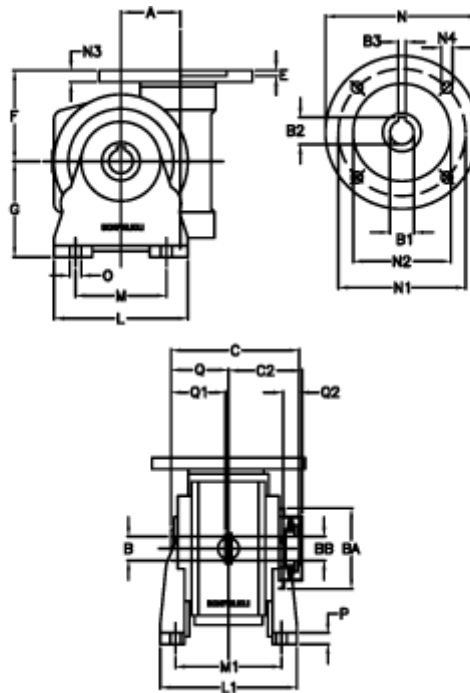

Article number: 390204906032316
 Description: Worm Gear with Torque Limiter
 VF 49-L1-V-60 P63B14

Measures

a = 49.50	C2 = 63,5	M1 = 98.5	Q = 51.0
B = 25	Description = VF 49V-xx-63B14	N = 90	Q1 = 41
B1 E7 = 11	E = 3.0	N1 = 75	Q2 = 15
B2 = 12.8	F = 70	N2 = 60	
B3 H9 = 4	g = 82	N3 = 7.0	
BA = 63	L = 110	N4 = 6	
BB H7 = 14	L1 = 124.0	O = 8.5	
C = 105	m = 63	P = 12	